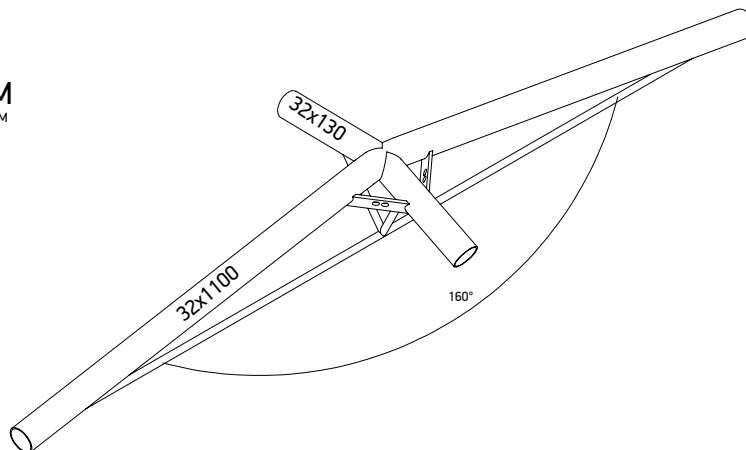

Mega Frame Penta C3 G22-24

301230227

2x E
999335zE

4x EF
999335zEF

2x G
999335zG

2x FG
999335zFG

2x

1x CM
999333zCM

2x CMF
999330CMF

Pakkelliste / Packing list		Stk. / Qty.	
Carton		Large	
FixOn2		2	
Hercules 32mm		1	
Pole bag		4	
Plastic peg bag		3	
Thread peg bag		1	
Dato/Date	Rev. no.	Units	Weight
08/03-2019	07	mm	26,0 kg