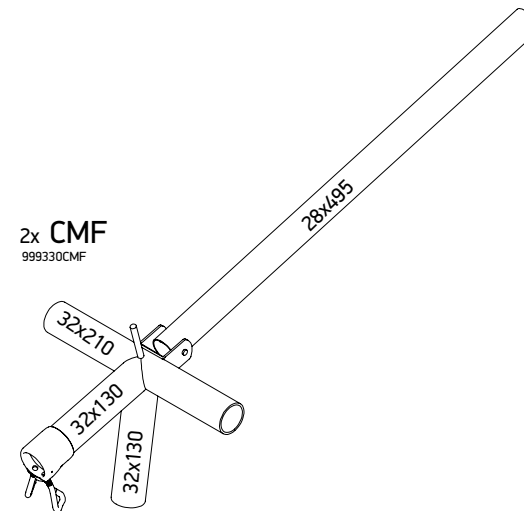

Mega Frame Penta C3 G22-24

301230227

2x E
999335zE

4x EF
999335zEF

2x G
999335zG

2x FG
999335zFG

2x

1x CM
999333zCM

2x CMF
999330CMF

Pakkelliste / Packing list		Stk. / Qty.	
Carton		Large	
FixOn2		2	
Hercules 32mm		1	
Pole bag		4	
Plastic peg bag		3	
Thread peg bag		1	
Dato/Date	Rev. no.	Units	Weight
08/03-2019	07	mm	26,0 kg